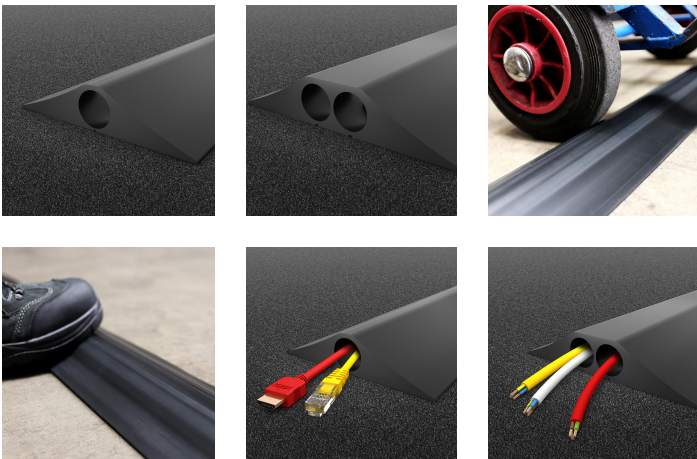

CablePro HD

One or two duct heavy-duty cable protector

- Tough ramped edges keep cables protected from wheeled traffic such as cars and forklifts.
- Can take a max weight of up to 1500 kg
- Large 23 mm diameter channels accommodate heavy-duty cables.
- Suitable as indoor or outdoor cable protector.
- Ideal for industry, warehouses, events, shows and exhibitions.
- Features a pre-cut slit on the reverse to make inserting cables easy.

Styles Available

HD1

HD2

Parts

Part Number	Size	Colour	Weight (kg)
CP010001	9 m	Black	21
CP010002	9 m	Black	25
CP010007	3 m	Black	7
CP010009	4.5 m	Black	12.5

Technical Specifications

Material	PVC
Surface Finish	Smooth
Environmental Resistance	Suitable for indoor and outdoor environments
Installation Method	Loose lay
COO (Country of Origin)	GB