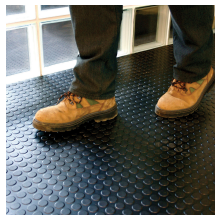

## COBA dot

An easy to install rubber runner

- Versatile rubber floor covering.
- Studded surface looks smart, while being a practical choice for both industrial and commercial buildings.
- Nitrile option recommended for oily, greasy or chemical-prone locations based on its resilient properties.
- Provides enhanced underfoot grip to reduce the risk of slipping.
- Ease of installation minimises any down time – can be bonded or laid loose to the floor.
- This product is designed as a runner only as the dots may not match up when lengths are placed together.

### Styles Available

Black

Grey

Part Number	Size	Colour	Weight (kg)
CDN010001	1.2 m x 10 m x 3 mm	Black Nitrile	51
CDN010001C	1.2 m x per linear metre x 3 mm	Black Nitrile	4.5
CDN010002	1.2 m x 10 m x 4.5 mm	Black Nitrile	73.85
CDN010002C	1.2 m x per linear metre x 4.5 mm	Black Nitrile	7.38
CDN060001	1.2 m x 10 m x 3 mm	Grey Nitrile	51
CDN060001C	1.2 m x per linear metre x 3 mm	Grey Nitrile	4.5
CDN060002	1.2 m x 10 m x 4.5 mm	Grey Nitrile	73.85
CDN060002C	1.2 m x per linear metre x 4.5 mm	Grey Nitrile	7.38
CDS010001	1.2 m x 10 m x 3 mm	Black	45.45
CDS010001C	1.2 m x per linear metre x 3 mm	Black	4.54
CDS010002	1.2 m x 10 m x 4.5 mm	Black	80.35
CDS010002C	1.2 m x per linear metre x 4.5 mm	Black	7.8
CDS060001	1.2 m x 10 m x 3 mm	Grey	45.45
CDS060001C	1.2 m x per linear metre x 3 mm	Grey	4.54
CDS060002	1.2 m x 10 m x 4.5 mm	Grey	80.35
CDS060002C	1.2 m x per linear metre x 4.5 mm	Grey	7.8

<b>Material</b>	Standard - Natural/Synthetic rubber. Nitrile - Natural/NBR rubber.
<b>Surface Finish</b>	Studded
<b>Product Height</b>	3 mm, 4.5 mm
<b>Roll Length</b>	10 m
<b>Min. Operating Temperature</b>	-30°C
<b>Max. Operating Temperature</b>	+70°C
<b>Resistance to Chemicals</b>	Resistant to mild acids and alkalis
<b>Environmental Resistance</b>	Suitable for dry indoor environments
<b>Typical Applications</b>	Walkways
<b>Installation Method</b>	Loose laid or bonded to the floor surface
<b>COO (Country of Origin)</b>	CN/AE