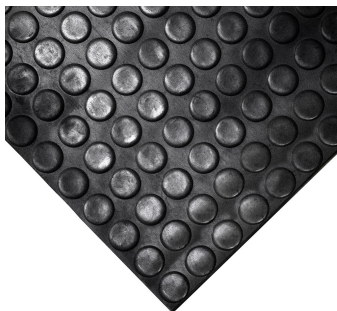

## COBA dot

An easy to install rubber runner

- Versatile rubber floor covering.
- Studded surface looks smart, while being a practical choice for both industrial and commercial buildings.
- Nitrile option recommended for oily, greasy or chemical-prone locations based on its resilient properties.
- Provides enhanced underfoot grip to reduce the risk of slipping.
- Ease of installation minimises any down time – can be bonded or laid loose to the floor.
- This product is designed as a runner only as the dots may not match up when lengths are placed together.

### Styles Available

Black

Grey

Part Number	Size	Colour	Weight (kg)
CDN010001	1.2 m x 10 m x 3 mm	Black Nitrile	51
CDN010001C	1.2 m x per linear metre x 3 mm	Black Nitrile	4.5
CDN010002	1.2 m x 10 m x 4.5 mm	Black Nitrile	73.85
CDN010002C	1.2 m x per linear metre x 4.5 mm	Black Nitrile	7.38
CDN060001	1.2 m x 10 m x 3 mm	Grey Nitrile	51
CDN060001C	1.2 m x per linear metre x 3 mm	Grey Nitrile	4.5
CDN060002	1.2 m x 10 m x 4.5 mm	Grey Nitrile	73.85
CDN060002C	1.2 m x per linear metre x 4.5 mm	Grey Nitrile	7.38
CDS010001	1.2 m x 10 m x 3 mm	Black	45.45
CDS010001C	1.2 m x per linear metre x 3 mm	Black	4.54
CDS010002	1.2 m x 10 m x 4.5 mm	Black	80.35
CDS010002C	1.2 m x per linear metre x 4.5 mm	Black	7.8
CDS060001	1.2 m x 10 m x 3 mm	Grey	45.45
CDS060001C	1.2 m x per linear metre x 3 mm	Grey	4.54
CDS060002	1.2 m x 10 m x 4.5 mm	Grey	80.35
CDS060002C	1.2 m x per linear metre x 4.5 mm	Grey	7.8

<b>Material</b>	Standard - Natural/Synthetic rubber. Nitrile - Natural/NBR rubber.
<b>Surface Finish</b>	Studded
<b>Product Height</b>	3 mm, 4.5 mm
<b>Roll Length</b>	10 m
<b>Min. Operating Temperature</b>	-30°C
<b>Max. Operating Temperature</b>	+70°C
<b>Resistance to Chemicals</b>	Resistant to mild acids and alkalis
<b>Environmental Resistance</b>	Suitable for dry indoor environments
<b>Typical Applications</b>	Walkways
<b>Installation Method</b>	Loose laid or bonded to the floor surface
<b>COO (Country of Origin)</b>	CN/AE