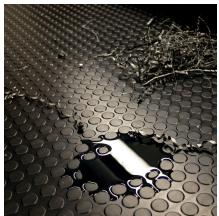

## COBA dot

An easy to install rubber runner

- Versatile rubber floor covering.
- Studded surface looks smart, while being a practical choice for both industrial and commercial buildings.
- Nitrile option recommended for oily, greasy or chemical-prone locations based on its resilient properties.
- Provides enhanced underfoot grip to reduce the risk of slipping.
- Ease of installation minimises any down time – can be bonded or laid loose to the floor.
- This product is designed as a runner only as the dots may not match up when lengths are placed together.

### Styles Available

Black

Grey

Part Number	Size	Colour	Weight (kg)
CDN010001	1.2 m x 10 m x 3 mm	Black Nitrile	51
CDN010001C	1.2 m x per linear metre x 3 mm	Black Nitrile	4.5
CDN010002	1.2 m x 10 m x 4.5 mm	Black Nitrile	73.85
CDN010002C	1.2 m x per linear metre x 4.5 mm	Black Nitrile	7.38
CDN060001	1.2 m x 10 m x 3 mm	Grey Nitrile	51
CDN060001C	1.2 m x per linear metre x 3 mm	Grey Nitrile	4.5
CDN060002	1.2 m x 10 m x 4.5 mm	Grey Nitrile	73.85
CDN060002C	1.2 m x per linear metre x 4.5 mm	Grey Nitrile	7.38
CDS010001	1.2 m x 10 m x 3 mm	Black	45.45
CDS010001C	1.2 m x per linear metre x 3 mm	Black	4.54
CDS010002	1.2 m x 10 m x 4.5 mm	Black	80.35
CDS010002C	1.2 m x per linear metre x 4.5 mm	Black	7.8
CDS060001	1.2 m x 10 m x 3 mm	Grey	45.45
CDS060001C	1.2 m x per linear metre x 3 mm	Grey	4.54
CDS060002	1.2 m x 10 m x 4.5 mm	Grey	80.35
CDS060002C	1.2 m x per linear metre x 4.5 mm	Grey	7.8

<b>Material</b>	Standard - Natural/Synthetic rubber. Nitrile - Natural/NBR rubber.
<b>Surface Finish</b>	Studded
<b>Product Height</b>	3 mm, 4.5 mm
<b>Roll Length</b>	10 m
<b>Min. Operating Temperature</b>	-30°C
<b>Max. Operating Temperature</b>	+70°C
<b>Resistance to Chemicals</b>	Resistant to mild acids and alkalis
<b>Environmental Resistance</b>	Suitable for dry indoor environments
<b>Typical Applications</b>	Walkways
<b>Installation Method</b>	Loose laid or bonded to the floor surface
<b>COO (Country of Origin)</b>	CN/AE