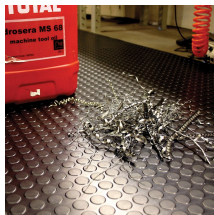

## COBA dot

An easy to install rubber runner

- Versatile rubber floor covering.
- Studded surface looks smart, while being a practical choice for both industrial and commercial buildings.
- Nitrile option recommended for oily, greasy or chemical-prone locations based on its resilient properties.
- Provides enhanced underfoot grip to reduce the risk of slipping.
- Ease of installation minimises any down time – can be bonded or laid loose to the floor.
- This product is designed as a runner only as the dots may not match up when lengths are placed together.

### Styles Available

Black

Grey

Part Number	Size	Colour	Weight (kg)
CDN010001	1.2 m x 10 m x 3 mm	Black Nitrile	51
CDN010001C	1.2 m x per linear metre x 3 mm	Black Nitrile	4.5
CDN010002	1.2 m x 10 m x 4.5 mm	Black Nitrile	73.85
CDN010002C	1.2 m x per linear metre x 4.5 mm	Black Nitrile	7.38
CDN060001	1.2 m x 10 m x 3 mm	Grey Nitrile	51
CDN060001C	1.2 m x per linear metre x 3 mm	Grey Nitrile	4.5
CDN060002	1.2 m x 10 m x 4.5 mm	Grey Nitrile	73.85
CDN060002C	1.2 m x per linear metre x 4.5 mm	Grey Nitrile	7.38
CDS010001	1.2 m x 10 m x 3 mm	Black	45.45
CDS010001C	1.2 m x per linear metre x 3 mm	Black	4.54
CDS010002	1.2 m x 10 m x 4.5 mm	Black	80.35
CDS010002C	1.2 m x per linear metre x 4.5 mm	Black	7.8
CDS060001	1.2 m x 10 m x 3 mm	Grey	45.45
CDS060001C	1.2 m x per linear metre x 3 mm	Grey	4.54
CDS060002	1.2 m x 10 m x 4.5 mm	Grey	80.35
CDS060002C	1.2 m x per linear metre x 4.5 mm	Grey	7.8

<b>Material</b>	Standard - Natural/Synthetic rubber. Nitrile - Natural/NBR rubber.
<b>Surface Finish</b>	Studded
<b>Product Height</b>	3 mm, 4.5 mm
<b>Roll Length</b>	10 m
<b>Min. Operating Temperature</b>	-30°C
<b>Max. Operating Temperature</b>	+70°C
<b>Resistance to Chemicals</b>	Resistant to mild acids and alkalis
<b>Environmental Resistance</b>	Suitable for dry indoor environments
<b>Typical Applications</b>	Walkways
<b>Installation Method</b>	Loose laid or bonded to the floor surface
<b>COO (Country of Origin)</b>	CN/AE