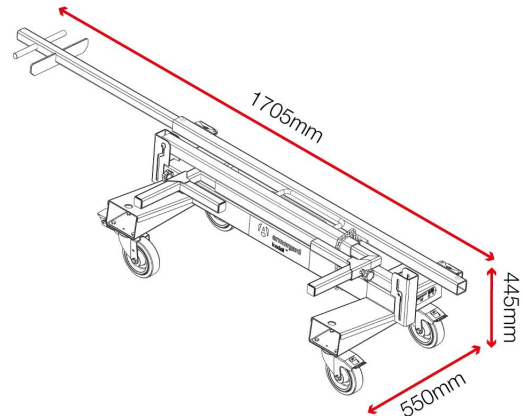

Dimensions