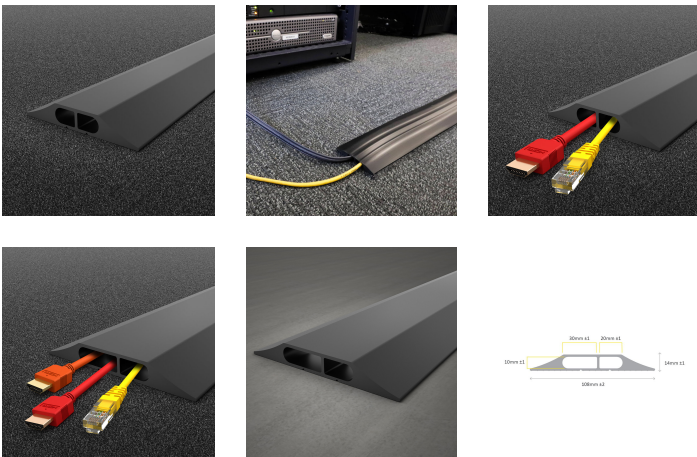

CablePro Data

Protect data cables, reduce trip hazards

- Ideal for keeping multiple cable types separated.
- Seam in base for snapping in cables.
- Reduce trip hazards caused by trailing cables.
- Protect cables and wires from being pulled and causing costly damage to equipment.
- Tapered edges to reduce trip hazards.
- For inside and outside use.
- Ideal for offices, warehouses, events, shows and exhibitions.
- Features a pre-cut slit on the reverse to make inserting cables easy.

Styles Available

Data1

Data2

Parts

Part Number	Size	Colour	Weight (kg)
CP010003	9 m	Black	6.93
CP010004	9 m	Black	8.2
CP010010	3 m	Black	2.31
CP010011	3 m	Black	2.75

Technical Specifications

Material	PVC
Surface Finish	Smooth
Environmental Resistance	Suitable for indoor and outdoor environments
Installation Method	Loose lay
COO (Country of Origin)	GB