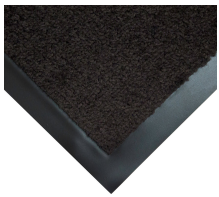

Entra-Plush

Plush carpet doormat with crush resistance

- Crush-resistant and quick-drying plush carpet surface.
- Ideal for wiping moisture from wet footwear.
- Carpet fibres effectively scrape and trap dirt at the point of entry.
- Slip and stain-resistant PVC backing keeps the mat in place.
- Ideal for commercial environments, such as offices.

Styles Available

Red

Grey

Brown

Blue

Part Number	Size	Colour	Weight (kg)
PP020001	0.6 m x 0.9 m	Blue	1.45
PP020002	0.9 m x 1.5 m	Blue	3.55
PP020003	1.2 m x 1.8 m	Blue	5.85
PP030001	0.6 m x 0.9 m	Red	1.45
PP030002	0.9 m x 1.5 m	Red	3.55
PP030003	1.2 m x 1.8 m	Red	5.85
PP050001	0.6 m x 0.9 m	Brown	1.45
PP050002	0.9 m x 1.5 m	Brown	3.55
PP050003	1.2 m x 1.8 m	Brown	5.85
PP060001	0.6 m x 0.9 m	Grey	1.45
PP060002	0.9 m x 1.5 m	Grey	3.55
PP060003	1.2 m x 1.8 m	Grey	5.85

Material	PP
Backing	PVC
Surface Finish	Cutpile
Product Height	7 mm +15% / -10%
Product Weight	2.59 kg / m ²
Pile Height	4 mm
Pile Yarn Composition	100% PP
Pile Weight	0.45 kg / m ²
Environmental Resistance	Suitable for indoor environments only
Typical Applications	Entrance areas
Installation Method	Loose lay
Cleaning Method	Vacuum top surface
COO (Country of Origin)	NL