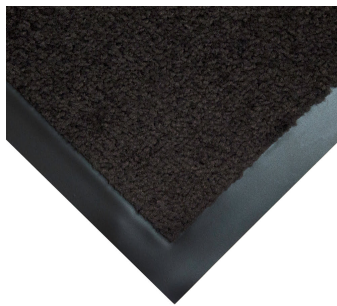

Entra-Plush

Plush carpet doormat with crush resistance

- Crush-resistant and quick-drying plush carpet surface.
- Ideal for wiping moisture from wet footwear.
- Carpet fibres effectively scrape and trap dirt at the point of entry.
- Slip and stain-resistant PVC backing keeps the mat in place.
- Ideal for commercial environments, such as offices.

Styles Available

Red

Grey

Brown

Blue

Part Number	Size	Colour	Weight (kg)
PP020001	0.6 m x 0.9 m	Blue	1.45
PP020002	0.9 m x 1.5 m	Blue	3.55
PP020003	1.2 m x 1.8 m	Blue	5.85
PP030001	0.6 m x 0.9 m	Red	1.45
PP030002	0.9 m x 1.5 m	Red	3.55
PP030003	1.2 m x 1.8 m	Red	5.85
PP050001	0.6 m x 0.9 m	Brown	1.45
PP050002	0.9 m x 1.5 m	Brown	3.55
PP050003	1.2 m x 1.8 m	Brown	5.85
PP060001	0.6 m x 0.9 m	Grey	1.45
PP060002	0.9 m x 1.5 m	Grey	3.55
PP060003	1.2 m x 1.8 m	Grey	5.85

Material	PP
Backing	PVC
Surface Finish	Cutpile
Product Height	7 mm +15% / -10%
Product Weight	2.59 kg / m ²
Pile Height	4 mm
Pile Yarn Composition	100% PP
Pile Weight	0.45 kg / m ²
Environmental Resistance	Suitable for indoor environments only
Typical Applications	Entrance areas
Installation Method	Loose lay
Cleaning Method	Vacuum top surface
COO (Country of Origin)	NL