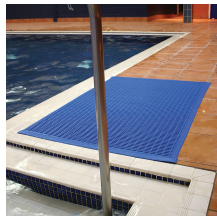

Leisure Mat

Safety matting for pools and leisure

- Premium quality vinyl leisure matting.
- Ideal for use around swimming pools, in changing rooms, gyms, shower rooms, etc.
- Reduces the risk of slipping in wet areas.
- Open surface allows optimal drainage.
- Interwoven design for more flexibility and durability.
- Safety bevelled edging as standard to reduce risk of tripping.
- Fully slip tested – see datasheet for details.
- Bespoke sizes available on request.

Styles Available

Red

Green

Blue

Parts

Part Number	Size	Colour	Weight (kg)
LM020612	0.6 m x 1.2 m	Blue	4.35
LM021015	1 m x 1.5 m	Blue	8.75
LM030612	0.6 m x 1.2 m	Red	4.35
LM031015	1 m x 1.5 m	Red	8.75
LM040612	0.6 m x 1.2 m	Green	4.35
LM041015	1 m x 1.5 m	Green	8.75

Technical Specifications

Material	PVC
Surface Finish	Cross ribbed lattice
Product Height	12 mm
Min. Operating Temperature	-20°C
Max. Operating Temperature	+60°C
Resistance to Chemicals	PVC is resistant to many different chemicals, alkalis and general industrial chemicals. Please contact us for more specific details.
Environmental Resistance	Suitable for wet and dry environments, indoors or outdoors
UV Resistance	Resistant to UV, but please note that red is not colourfast in direct sunlight
Typical Applications	Swimming pools, Changing rooms, Showers, Gyms
Installation Method	Loose lay
Cleaning Method	Easily cleaned with hot soapy water or pressure washer
COO (Country of Origin)	UK