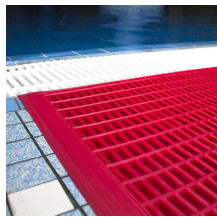

Leisure Mat

Safety matting for pools and leisure

- Premium quality vinyl leisure matting.
- Ideal for use around swimming pools, in changing rooms, gyms, shower rooms, etc.
- Reduces the risk of slipping in wet areas.
- Open surface allows optimal drainage.
- Interwoven design for more flexibility and durability.
- Safety bevelled edging as standard to reduce risk of tripping.
- Fully slip tested – see datasheet for details.
- Bespoke sizes available on request.

Styles Available

Red

Green

Blue

Parts

Part Number	Size	Colour	Weight (kg)
LM020612	0.6 m x 1.2 m	Blue	4.35
LM021015	1 m x 1.5 m	Blue	8.75
LM030612	0.6 m x 1.2 m	Red	4.35
LM031015	1 m x 1.5 m	Red	8.75
LM040612	0.6 m x 1.2 m	Green	4.35
LM041015	1 m x 1.5 m	Green	8.75

Technical Specifications

Material	PVC
Surface Finish	Cross ribbed lattice
Product Height	12 mm
Min. Operating Temperature	-20°C
Max. Operating Temperature	+60°C
Resistance to Chemicals	PVC is resistant to many different chemicals, alkalis and general industrial chemicals. Please contact us for more specific details.
Environmental Resistance	Suitable for wet and dry environments, indoors or outdoors
UV Resistance	Resistant to UV, but please note that red is not colourfast in direct sunlight
Typical Applications	Swimming pools, Changing rooms, Showers, Gyms
Installation Method	Loose lay
Cleaning Method	Easily cleaned with hot soapy water or pressure washer
COO (Country of Origin)	UK