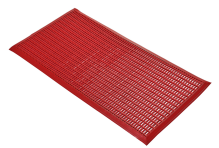

Leisure Mat

Safety matting for pools and leisure

- Premium quality vinyl leisure matting.
- Ideal for use around swimming pools, in changing rooms, gyms, shower rooms, etc.
- Reduces the risk of slipping in wet areas.
- Open surface allows optimal drainage.
- Interwoven design for more flexibility and durability.
- Safety bevelled edging as standard to reduce risk of tripping.
- Fully slip tested – see datasheet for details.
- Bespoke sizes available on request.

Styles Available

Red

Green

Blue

Parts

Part Number	Size	Colour	Weight (kg)
LM020612	0.6 m x 1.2 m	Blue	4.35
LM021015	1 m x 1.5 m	Blue	8.75
LM030612	0.6 m x 1.2 m	Red	4.35
LM031015	1 m x 1.5 m	Red	8.75
LM040612	0.6 m x 1.2 m	Green	4.35
LM041015	1 m x 1.5 m	Green	8.75

Technical Specifications

Material	PVC
Surface Finish	Cross ribbed lattice
Product Height	12 mm
Min. Operating Temperature	-20°C
Max. Operating Temperature	+60°C
Resistance to Chemicals	PVC is resistant to many different chemicals, alkalis and general industrial chemicals. Please contact us for more specific details.
Environmental Resistance	Suitable for wet and dry environments, indoors or outdoors
UV Resistance	Resistant to UV, but please note that red is not colourfast in direct sunlight
Typical Applications	Swimming pools, Changing rooms, Showers, Gyms
Installation Method	Loose lay
Cleaning Method	Easily cleaned with hot soapy water or pressure washer
COO (Country of Origin)	UK