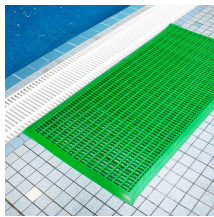

Leisure Mat

Safety matting for pools and leisure

- Premium quality vinyl leisure matting.
- Ideal for use around swimming pools, in changing rooms, gyms, shower rooms, etc.
- Reduces the risk of slipping in wet areas.
- Open surface allows optimal drainage.
- Interwoven design for more flexibility and durability.
- Safety bevelled edging as standard to reduce risk of tripping.
- Fully slip tested – see datasheet for details.
- Bespoke sizes available on request.

Styles Available

Red

Green

Blue

Parts

Part Number	Size	Colour	Weight (kg)
LM020612	0.6 m x 1.2 m	Blue	4.35
LM021015	1 m x 1.5 m	Blue	8.75
LM030612	0.6 m x 1.2 m	Red	4.35
LM031015	1 m x 1.5 m	Red	8.75
LM040612	0.6 m x 1.2 m	Green	4.35
LM041015	1 m x 1.5 m	Green	8.75

Technical Specifications

Material	PVC
Surface Finish	Cross ribbed lattice
Product Height	12 mm
Min. Operating Temperature	-20°C
Max. Operating Temperature	+60°C
Resistance to Chemicals	PVC is resistant to many different chemicals, alkalis and general industrial chemicals. Please contact us for more specific details.
Environmental Resistance	Suitable for wet and dry environments, indoors or outdoors
UV Resistance	Resistant to UV, but please note that red is not colourfast in direct sunlight
Typical Applications	Swimming pools, Changing rooms, Showers, Gyms
Installation Method	Loose lay
Cleaning Method	Easily cleaned with hot soapy water or pressure washer
COO (Country of Origin)	UK