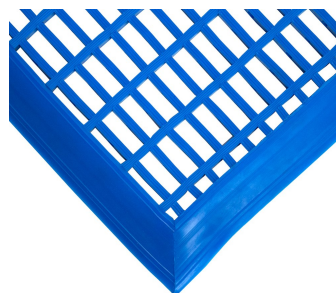

Leisure Mat

Safety matting for pools and leisure

- Premium quality vinyl leisure matting.
- Ideal for use around swimming pools, in changing rooms, gyms, shower rooms, etc.
- Reduces the risk of slipping in wet areas.
- Open surface allows optimal drainage.
- Interwoven design for more flexibility and durability.
- Safety bevelled edging as standard to reduce risk of tripping.
- Fully slip tested – see datasheet for details.
- Bespoke sizes available on request.

Styles Available

Red

Green

Blue

Parts

Part Number	Size	Colour	Weight (kg)
LM020612	0.6 m x 1.2 m	Blue	4.35
LM021015	1 m x 1.5 m	Blue	8.75
LM030612	0.6 m x 1.2 m	Red	4.35
LM031015	1 m x 1.5 m	Red	8.75
LM040612	0.6 m x 1.2 m	Green	4.35
LM041015	1 m x 1.5 m	Green	8.75

Technical Specifications

Material	PVC
Surface Finish	Cross ribbed lattice
Product Height	12 mm
Min. Operating Temperature	-20°C
Max. Operating Temperature	+60°C
Resistance to Chemicals	PVC is resistant to many different chemicals, alkalis and general industrial chemicals. Please contact us for more specific details.
Environmental Resistance	Suitable for wet and dry environments, indoors or outdoors
UV Resistance	Resistant to UV, but please note that red is not colourfast in direct sunlight
Typical Applications	Swimming pools, Changing rooms, Showers, Gyms
Installation Method	Loose lay
Cleaning Method	Easily cleaned with hot soapy water or pressure washer
COO (Country of Origin)	UK