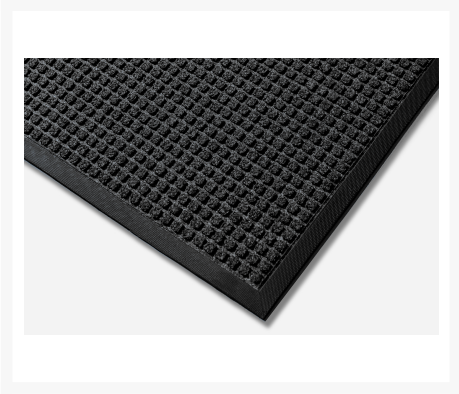

Aquasorb

Short Description

Aquasorb is intended for use in medium to heavy traffic areas, with the raised crush resistant waffle design providing an aggressive scraping and cleaning action. The rubber perimeter traps dirt and moisture for superb soil and moisture control, making it ideal for use in entranceways and lobbies with regular foot traffic. Moulded rubber cleats on the underside of the mat ensure minimal mat movement.

Product Images

Description

- Tough, long lasting mat with raised 'waffle' design that removes dirt and moisture – can hold up to 6 litres per sq m
- Decalon fibres bonded to tough rubber base.
- Gripper backing minimises movement on all surfaces and actually raises mat off the floor to allow drying underneath when newly mopped.
- Extremely tough solid rubber borders– a great plus in schools.

- Overall height 10.5mm
- For placement inside entrances in schools, universities, public buildings, sports facilities, shopping malls.

Additional Information

Specifications

Wear Resistant	Wear resistant surface to Level 2
Soil Resistance	Resistant to soiling and stains Level 3
Water Absorbent	Absorbs water to Level 3
Slip Resistance	Slip resistance Level 3
Crush resistant	Crush resistant and regains form

Product Options

Colour:	Blue
	Brown
	Charcoal
	Red
Width:	60cm
	90cm
	120cm
Length:	90cm
	120cm
	150cm
	180cm