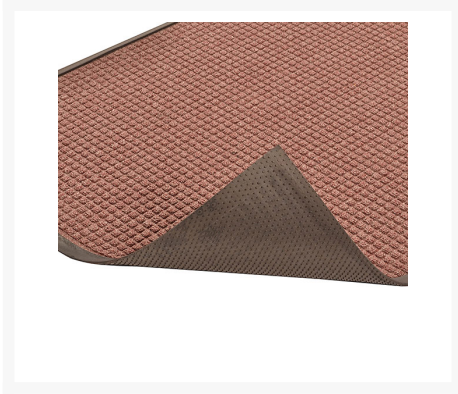

Aquasorb

Short Description

Aquasorb is intended for use in medium to heavy traffic areas, with the raised crush resistant waffle design providing an aggressive scraping and cleaning action. The rubber perimeter traps dirt and moisture for superb soil and moisture control, making it ideal for use in entranceways and lobbies with regular foot traffic. Moulded rubber cleats on the underside of the mat ensure minimal mat movement.

Product Images

Description

- Tough, long lasting mat with raised 'waffle' design that removes dirt and moisture – can hold up to 6 litres per sq m
- Decalon fibres bonded to tough rubber base.
- Gripper backing minimises movement on all surfaces and actually raises mat off the floor to allow drying underneath when newly mopped.
- Extremely tough solid rubber borders– a great plus in schools.

- Overall height 10.5mm
- For placement inside entrances in schools, universities, public buildings, sports facilities, shopping malls.

Additional Information

Specifications

Wear Resistant	Wear resistant surface to Level 2
Soil Resistance	Resistant to soiling and stains Level 3
Water Absorbent	Absorbs water to Level 3
Slip Resistance	Slip resistance Level 3
Crush resistant	Crush resistant and regains form

Product Options

Colour:	Blue
	Brown
	Charcoal
	Red
Width:	60cm
	90cm
	120cm
Length:	90cm
	120cm
	150cm
	180cm