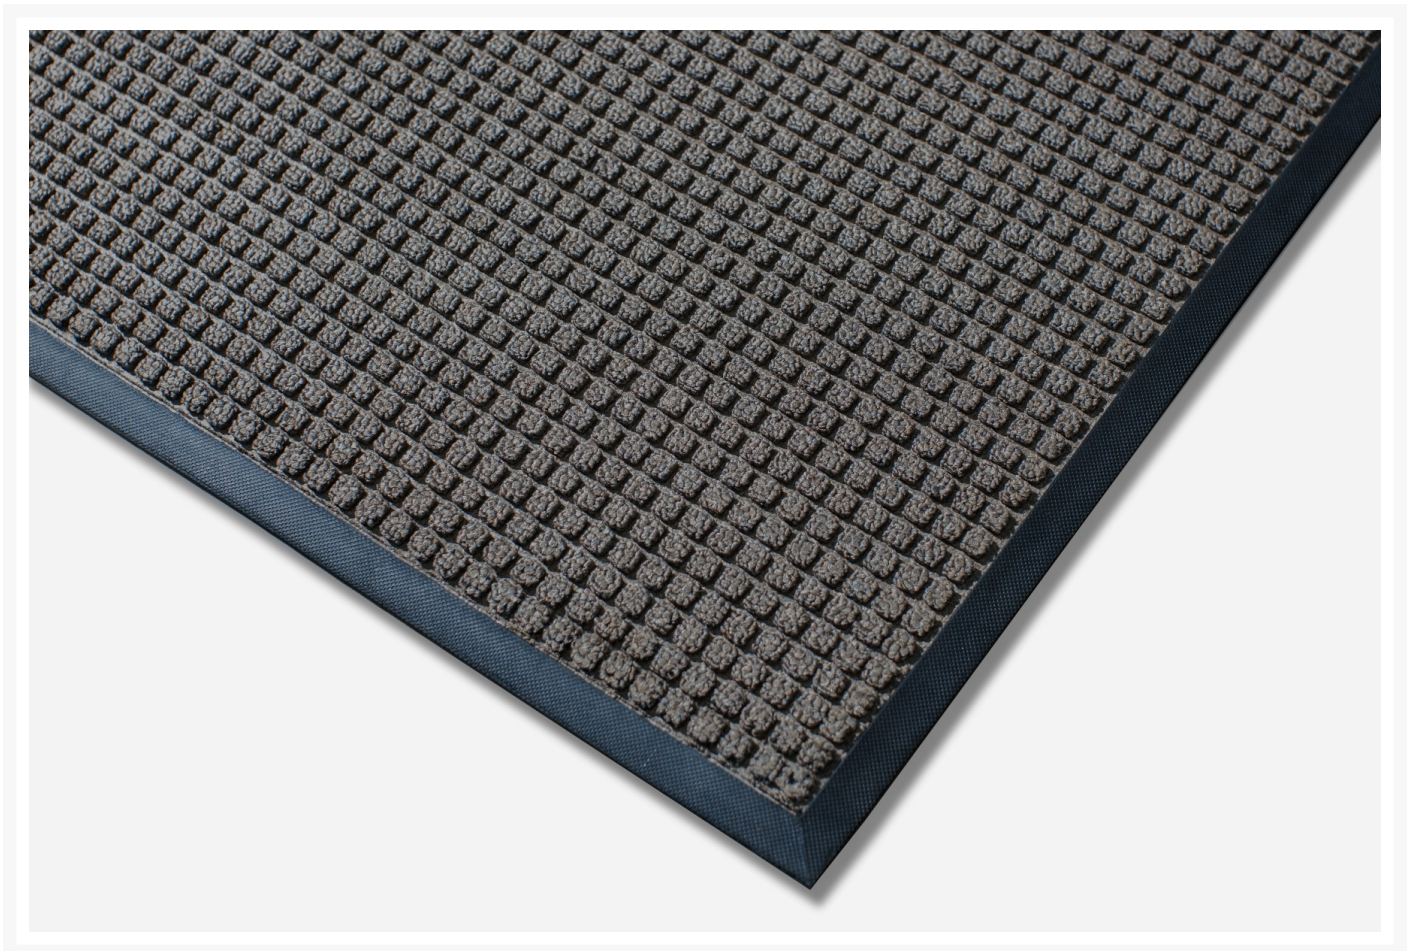

Aquasorb

Short Description

Aquasorb is intended for use in medium to heavy traffic areas, with the raised crush resistant waffle design providing an aggressive scraping and cleaning action. The rubber perimeter traps dirt and moisture for superb soil and moisture control, making it ideal for use in entranceways and lobbies with regular foot traffic. Moulded rubber cleats on the underside of the mat ensure minimal mat movement.

Product Images

Description

- Tough, long lasting mat with raised 'waffle' design that removes dirt and moisture – can hold up to 6 litres per sq m
- Decalon fibres bonded to tough rubber base.
- Gripper backing minimises movement on all surfaces and actually raises mat off the floor to allow drying underneath when newly mopped.
- Extremely tough solid rubber borders– a great plus in schools.

- Overall height 10.5mm
- For placement inside entrances in schools, universities, public buildings, sports facilities, shopping malls.

Additional Information

Specifications

Wear Resistant	Wear resistant surface to Level 2
Soil Resistance	Resistant to soiling and stains Level 3
Water Absorbent	Absorbs water to Level 3
Slip Resistance	Slip resistance Level 3
Crush resistant	Crush resistant and regains form

Product Options

Colour:	Blue
	Brown
	Charcoal
	Red
Width:	60cm
	90cm
	120cm
Length:	90cm
	120cm
	150cm
	180cm