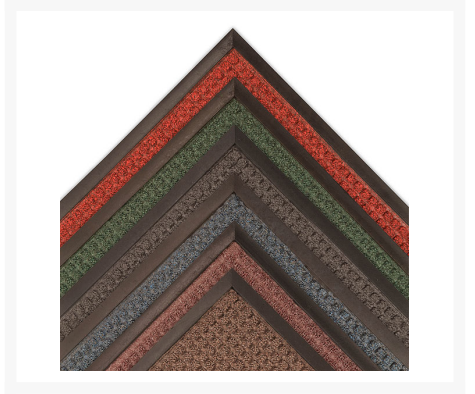

Aquasorb

Short Description

Aquasorb is intended for use in medium to heavy traffic areas, with the raised crush resistant waffle design providing an aggressive scraping and cleaning action. The rubber perimeter traps dirt and moisture for superb soil and moisture control, making it ideal for use in entranceways and lobbies with regular foot traffic. Moulded rubber cleats on the underside of the mat ensure minimal mat movement.

Product Images

Description

- Tough, long lasting mat with raised 'waffle' design that removes dirt and moisture – can hold up to 6 litres per sq m
- Decalon fibres bonded to tough rubber base.
- Gripper backing minimises movement on all surfaces and actually raises mat off the floor to allow drying underneath when newly mopped.
- Extremely tough solid rubber borders– a great plus in schools.

Product Options

Colour:	Blue
	Brown
	Charcoal
	Red
Width:	60cm
	90cm
	120cm
Length:	90cm
	120cm
	150cm
	180cm