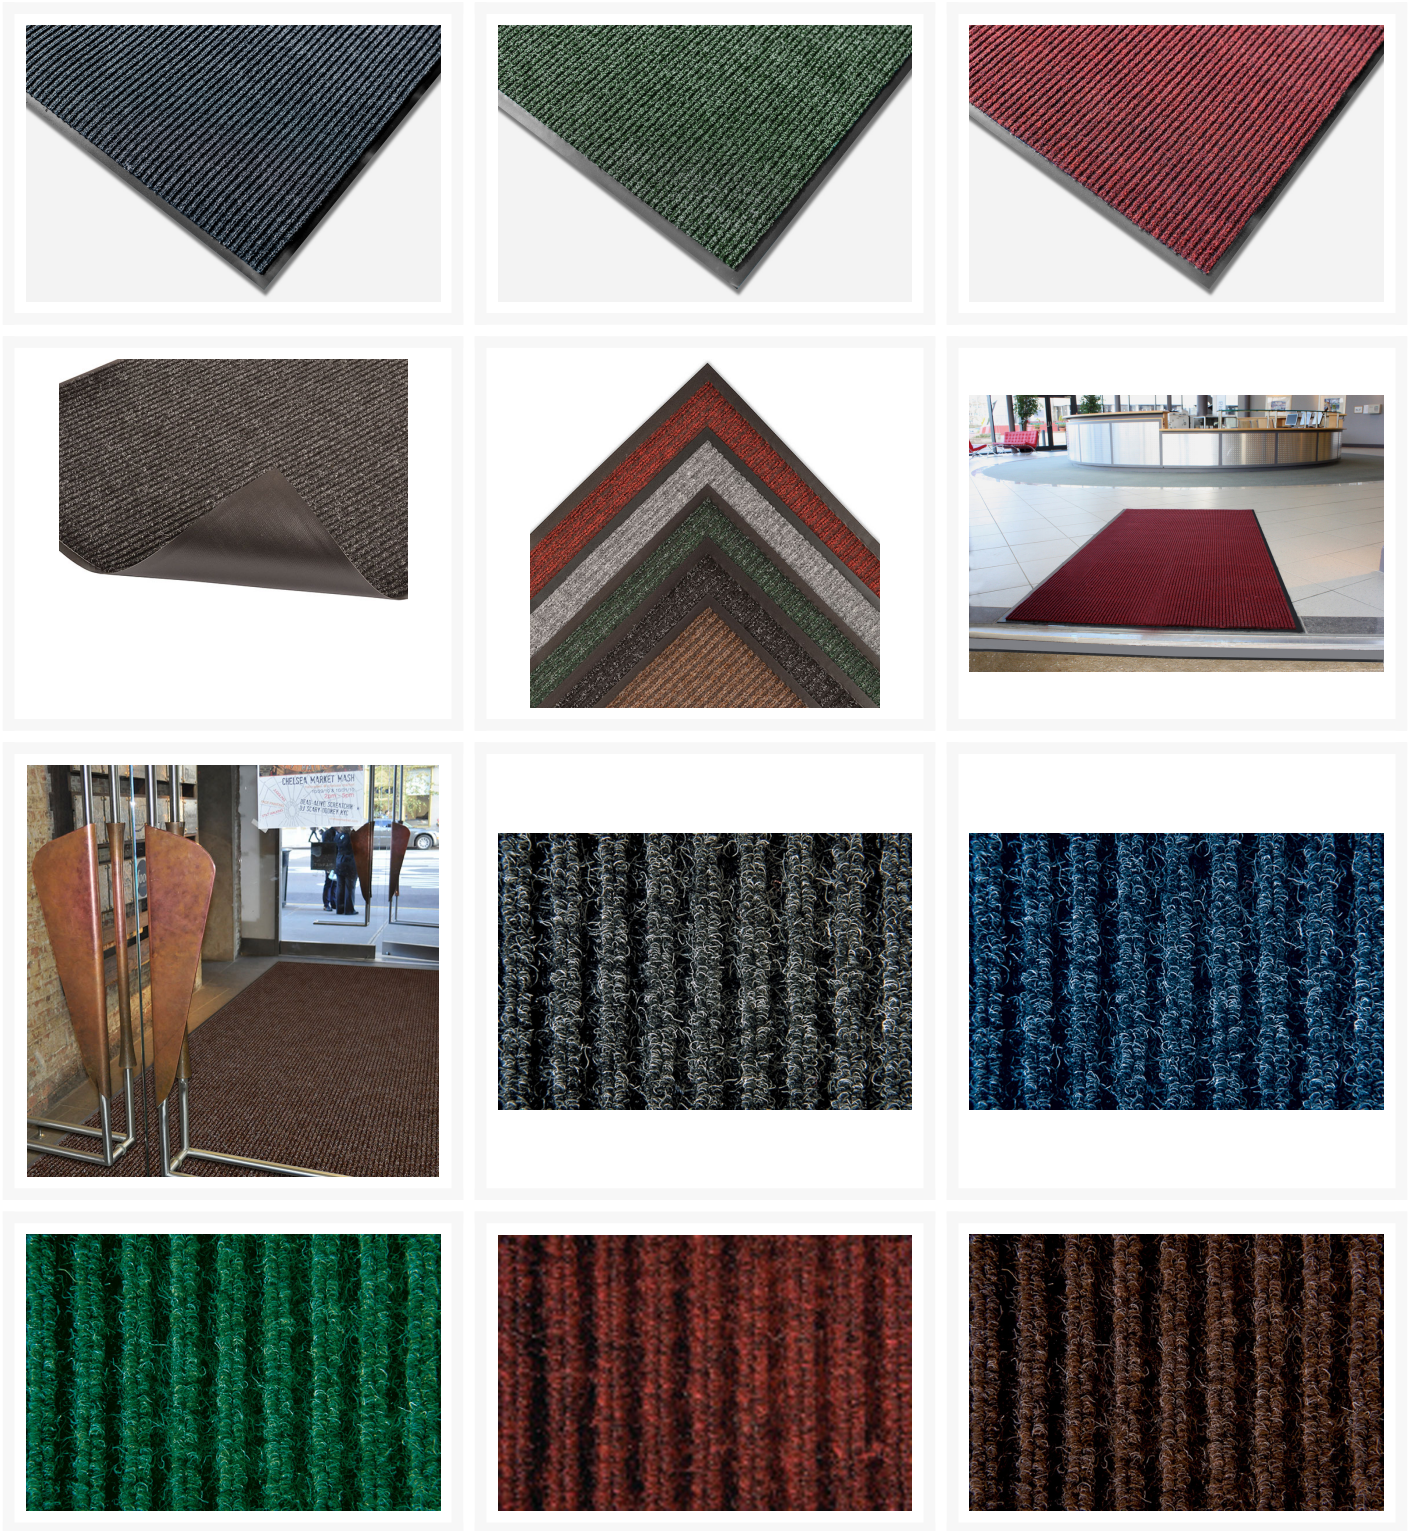

Brushway

Short Description

Brushway is a premium rib mat for medium to heavy entrance areas which incorporates a unique double rib high/low design, providing a superior brushing and wiping action in areas that require extra moisture retention.

Product Images

Description

- For indoor light to medium traffic areas.
- Ribbed pattern polypropylene pile carpet bonded to slip resistant vinyl base
- Double rib incorporates high/low design for better scraping
- Simultaneously brushes away dirt and grit and removes moisture
- Low 7.5mm height allows easy wheelchair access
- 0.813Kg of needle-punched yarn per m2

- Custom sizes available: 90cm or 120cm wide, up to 18.3m long
- For placement inside entrances of schools, offices, shops.

Additional Information

Specifications

Wear Resistant	Wear resistant surface to Level 2
Soil Resistance	Resistant to soiling and stains Level 3
Water Absorbent	Absorbs water to Level 1
Crush resistant	Crush resistant and regains form
Dry Area	Suitable for use in dry areas

Product Options

Colour:	Blue
	Brown
	Charcoal
	Green
	Red
Width:	60cm
	90cm
	120cm
Length:	90cm
	120cm
	150cm
	180cm
	240cm