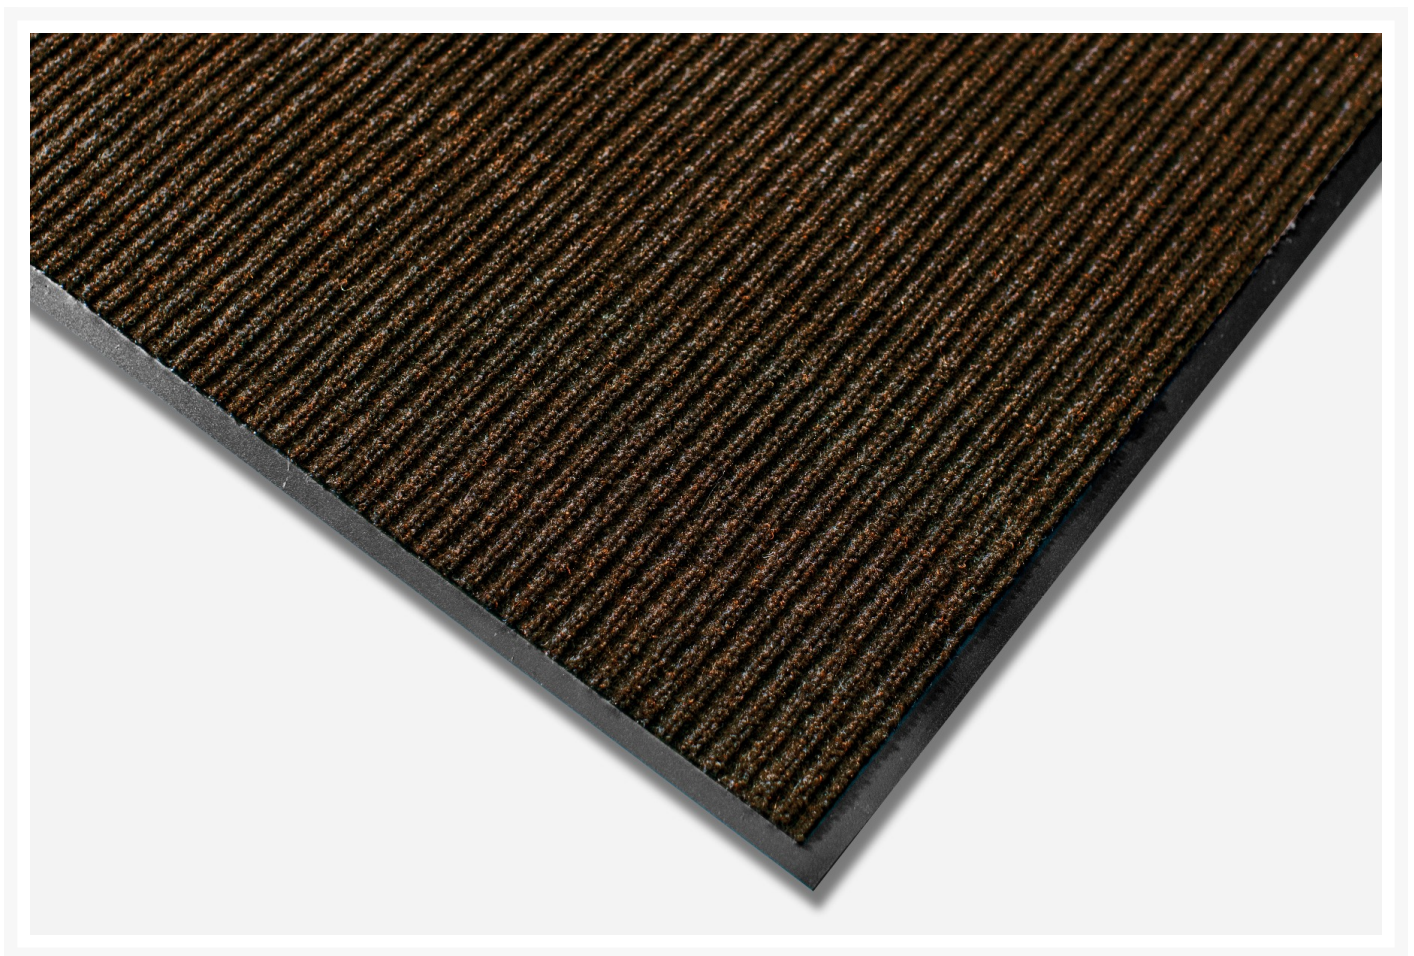

Brushway

Short Description

Brushway is a premium rib mat for medium to heavy entrance areas which incorporates a unique double rib high/low design, providing a superior brushing and wiping action in areas that require extra moisture retention.

Product Images

Description

- For indoor light to medium traffic areas.
- Ribbed pattern polypropylene pile carpet bonded to slip resistant vinyl base
- Double rib incorporates high/low design for better scraping
- Simultaneously brushes away dirt and grit and removes moisture
- Low 7.5mm height allows easy wheelchair access
- 0.813Kg of needle-punched yarn per m2

- Custom sizes available: 90cm or 120cm wide, up to 18.3m long
- For placement inside entrances of schools, offices, shops.

Additional Information

Specifications

Wear Resistant	Wear resistant surface to Level 2
Soil Resistance	Resistant to soiling and stains Level 3
Water Absorbent	Absorbs water to Level 1
Crush resistant	Crush resistant and regains form
Dry Area	Suitable for use in dry areas

Product Options

Colour:	Blue
	Brown
	Charcoal
	Green
	Red
Width:	60cm
	90cm
	120cm
Length:	90cm
	120cm
	150cm
	180cm
	240cm