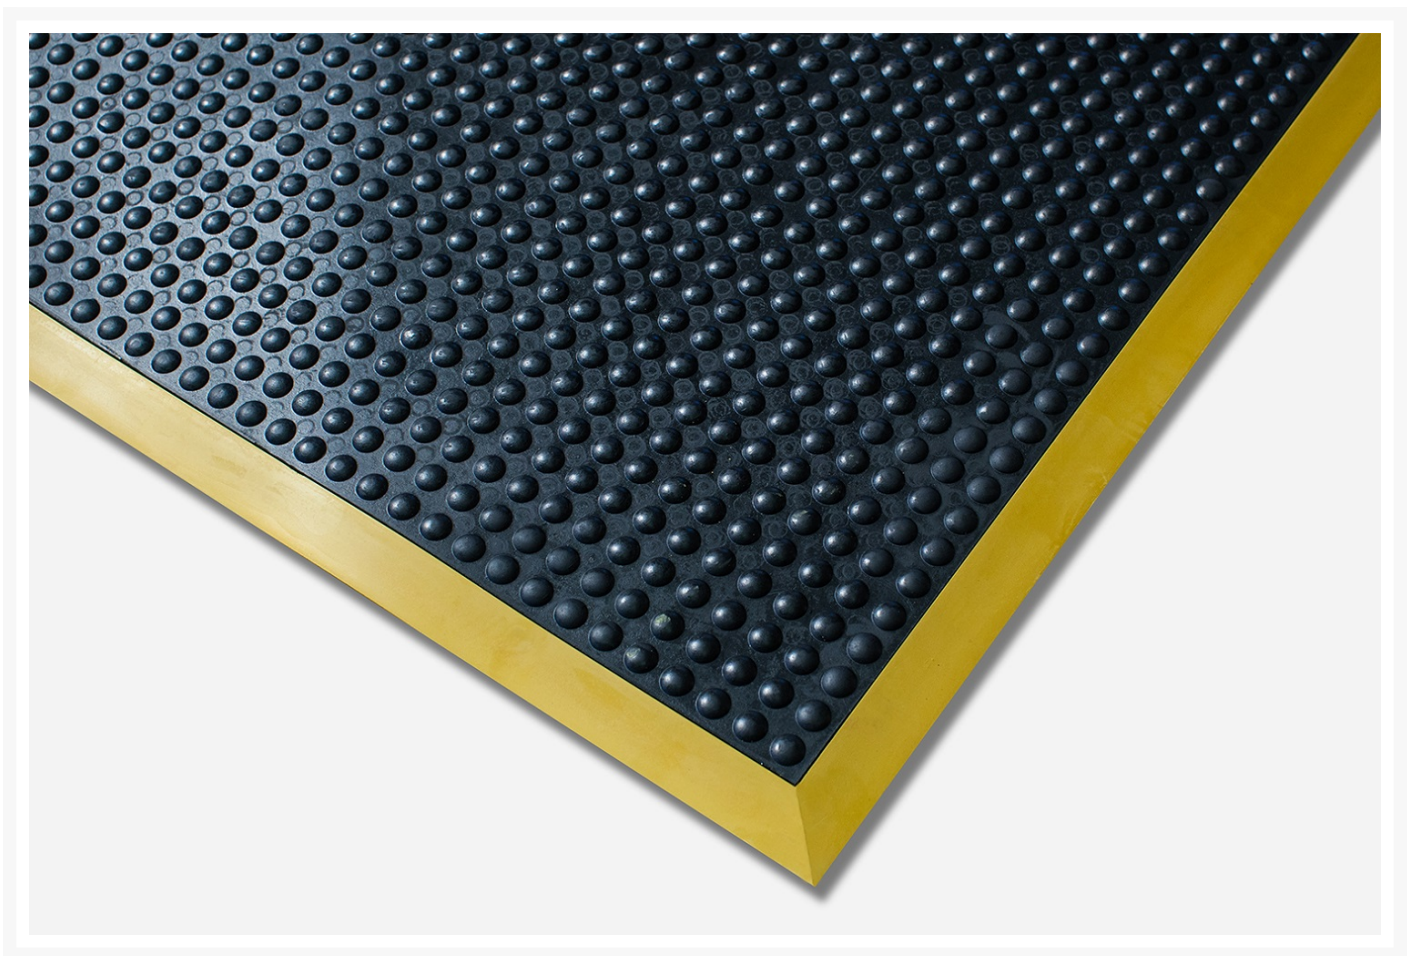

Ergotred

Short Description

Ergotred anti-fatigue matting with its domed air cushioned surface is designed to provide optimal worker comfort and improve circulation. Manufactured with heavy duty flexible rubber makes it an ideal option for comfort and safety in medium and heavy duty industrial environments.

Product Images

Description

- Versatile anti-fatigue mat providing superb worker comfort at a very economical price.
- Manufactured from heavy duty flexible rubber
- Bevelled yellow safety edges and suction cup backing
- Domed surface texture designed to improve circulation and enhance comfort
- Suitable for medium to heavy duty industrial use in dry areas
- 5 star comfort rating
- Overall height 15mm

Additional Information

Specifications

Wear Resistant	Wear resistant surface to Level 2
Anti-Fatigue	Anti-fatigue protection to Level 3
Slip Resistance	Slip resistance Level 2
Dry Area	Suitable for use in dry areas

Environment

Dry Zone	Dry Zone
-----------------	----------

Product Options

Set Size:	90cm x 120cm
-----------	--------------

Width:	90cm
--------	------