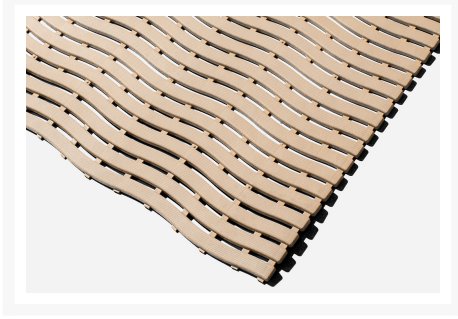

Kumfi Step

Short Description

Kumfi Step matting is designed for swimming pool surrounds and changing area use, with its broad top profile giving excellent comfort and safety in wet areas. Made from anti-bacterial treated polyethylene, the mat prevents the growth of fungi and bacteria. Water grooves on the top surface allow moisture to run off the mat providing extra grip and safety while maintaining comfort for bare foot applications.

Product Images

Description

- Free draining matting for bare foot comfort and safety in wet areas
- Anti-bacterial treated plastic prevents growth of fungi and bacteria
- Ideal for swimming pool surrounds and locker rooms
- Connector clips available for larger widths
- Overall height 9mm

Additional Information

Specifications

Wear Resistant	Wear resistant surface to Level 2
Anti-Fatigue	Anti-fatigue protection to Level 1
Slip Resistance	Slip resistance Level 2
Cut to Length	Mats can be cut to length
Outdoor	Suitable for outdoor use
Dry Area	Suitable for use in dry areas
Wet Area	Suitable for use in wet areas

Environment

Dry Zone	Dry Zone
Wet Zone	Wet Zone

Product Options

Colour:	Beige
	Blue
	Green
	Grey
	Red
	White
Width:	60cm
Length:	90cm
	1m
	15m