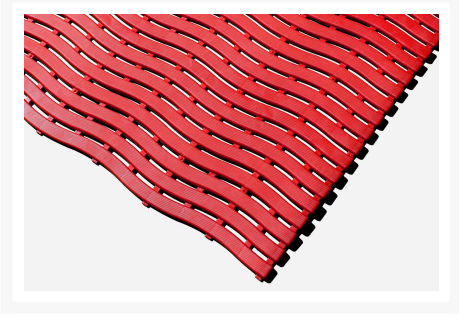

Kumfi Step

Short Description

Kumfi Step matting is designed for swimming pool surrounds and changing area use, with its broad top profile giving excellent comfort and safety in wet areas. Made from anti-bacterial treated polyethylene, the mat prevents the growth of fungi and bacteria. Water grooves on the top surface allow moisture to run off the mat providing extra grip and safety while maintaining comfort for bare foot applications.

Product Images

Description

- Free draining matting for bare foot comfort and safety in wet areas
- Anti-bacterial treated plastic prevents growth of fungi and bacteria
- Ideal for swimming pool surrounds and locker rooms
- Connector clips available for larger widths
- Overall height 9mm

Additional Information

Specifications

Wear Resistant	Wear resistant surface to Level 2
Anti-Fatigue	Anti-fatigue protection to Level 1
Slip Resistance	Slip resistance Level 2
Cut to Length	Mats can be cut to length
Outdoor	Suitable for outdoor use
Dry Area	Suitable for use in dry areas
Wet Area	Suitable for use in wet areas

Environment

Dry Zone	Dry Zone
Wet Zone	Wet Zone

Product Options

Colour:	Beige
	Blue
	Green
	Grey
	Red
	White
Width:	60cm
Length:	90cm
	1m
	15m