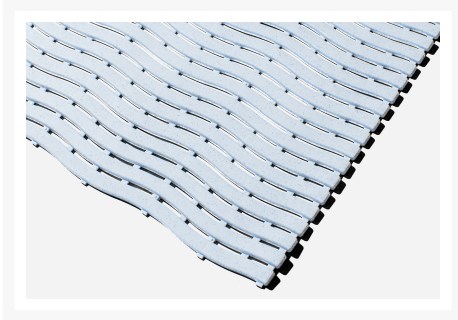

Kumfi Step

Short Description

Kumfi Step matting is designed for swimming pool surrounds and changing area use, with its broad top profile giving excellent comfort and safety in wet areas. Made from anti-bacterial treated polyethylene, the mat prevents the growth of fungi and bacteria. Water grooves on the top surface allow moisture to run off the mat providing extra grip and safety while maintaining comfort for bare foot applications.

Product Images

Description

- Free draining matting for bare foot comfort and safety in wet areas
- Anti-bacterial treated plastic prevents growth of fungi and bacteria
- Ideal for swimming pool surrounds and locker rooms
- Connector clips available for larger widths
- Overall height 9mm

Additional Information

Specifications

Wear Resistant	Wear resistant surface to Level 2
Anti-Fatigue	Anti-fatigue protection to Level 1
Slip Resistance	Slip resistance Level 2
Cut to Length	Mats can be cut to length
Outdoor	Suitable for outdoor use
Dry Area	Suitable for use in dry areas
Wet Area	Suitable for use in wet areas

Environment

Dry Zone	Dry Zone
Wet Zone	Wet Zone

Product Options

Colour:	Beige
	Blue
	Green
	Grey
	Red
	White
Width:	60cm
Length:	90cm
	1m
	15m