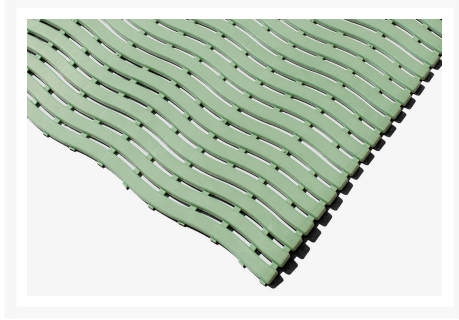

Kumfi Step

Short Description

Kumfi Step matting is designed for swimming pool surrounds and changing area use, with its broad top profile giving excellent comfort and safety in wet areas. Made from anti-bacterial treated polyethylene, the mat prevents the growth of fungi and bacteria. Water grooves on the top surface allow moisture to run off the mat providing extra grip and safety while maintaining comfort for bare foot applications.

Product Images

Description

- Free draining matting for bare foot comfort and safety in wet areas
- Anti-bacterial treated plastic prevents growth of fungi and bacteria
- Ideal for swimming pool surrounds and locker rooms
- Connector clips available for larger widths
- Overall height 9mm

Additional Information

Specifications

Wear Resistant	Wear resistant surface to Level 2
Anti-Fatigue	Anti-fatigue protection to Level 1
Slip Resistance	Slip resistance Level 2
Cut to Length	Mats can be cut to length
Outdoor	Suitable for outdoor use
Dry Area	Suitable for use in dry areas
Wet Area	Suitable for use in wet areas

Environment

Dry Zone	Dry Zone
Wet Zone	Wet Zone

Product Options

Colour:	Beige
	Blue
	Green
	Grey
	Red
	White
Width:	60cm
Length:	90cm
	1m
	15m