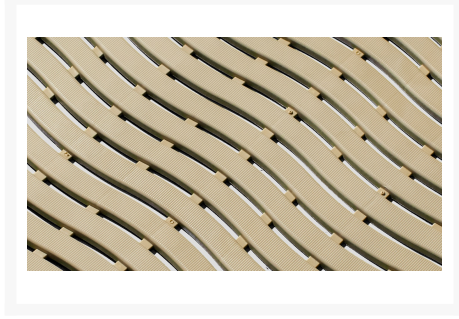

Kumfi Step

Short Description

Kumfi Step matting is designed for swimming pool surrounds and changing area use, with its broad top profile giving excellent comfort and safety in wet areas. Made from anti-bacterial treated polyethylene, the mat prevents the growth of fungi and bacteria. Water grooves on the top surface allow moisture to run off the mat providing extra grip and safety while maintaining comfort for bare foot applications.

Product Images

Description

- Free draining matting for bare foot comfort and safety in wet areas
- Anti-bacterial treated plastic prevents growth of fungi and bacteria
- Ideal for swimming pool surrounds and locker rooms
- Connector clips available for larger widths
- Overall height 9mm

Additional Information

Specifications

Wear Resistant	Wear resistant surface to Level 2
Anti-Fatigue	Anti-fatigue protection to Level 1
Slip Resistance	Slip resistance Level 2
Cut to Length	Mats can be cut to length
Outdoor	Suitable for outdoor use
Dry Area	Suitable for use in dry areas
Wet Area	Suitable for use in wet areas

Environment

Dry Zone	Dry Zone
Wet Zone	Wet Zone

Product Options

Colour:	Beige
	Blue
	Green
	Grey
	Red
	White
Width:	60cm
Length:	90cm
	1m
	15m