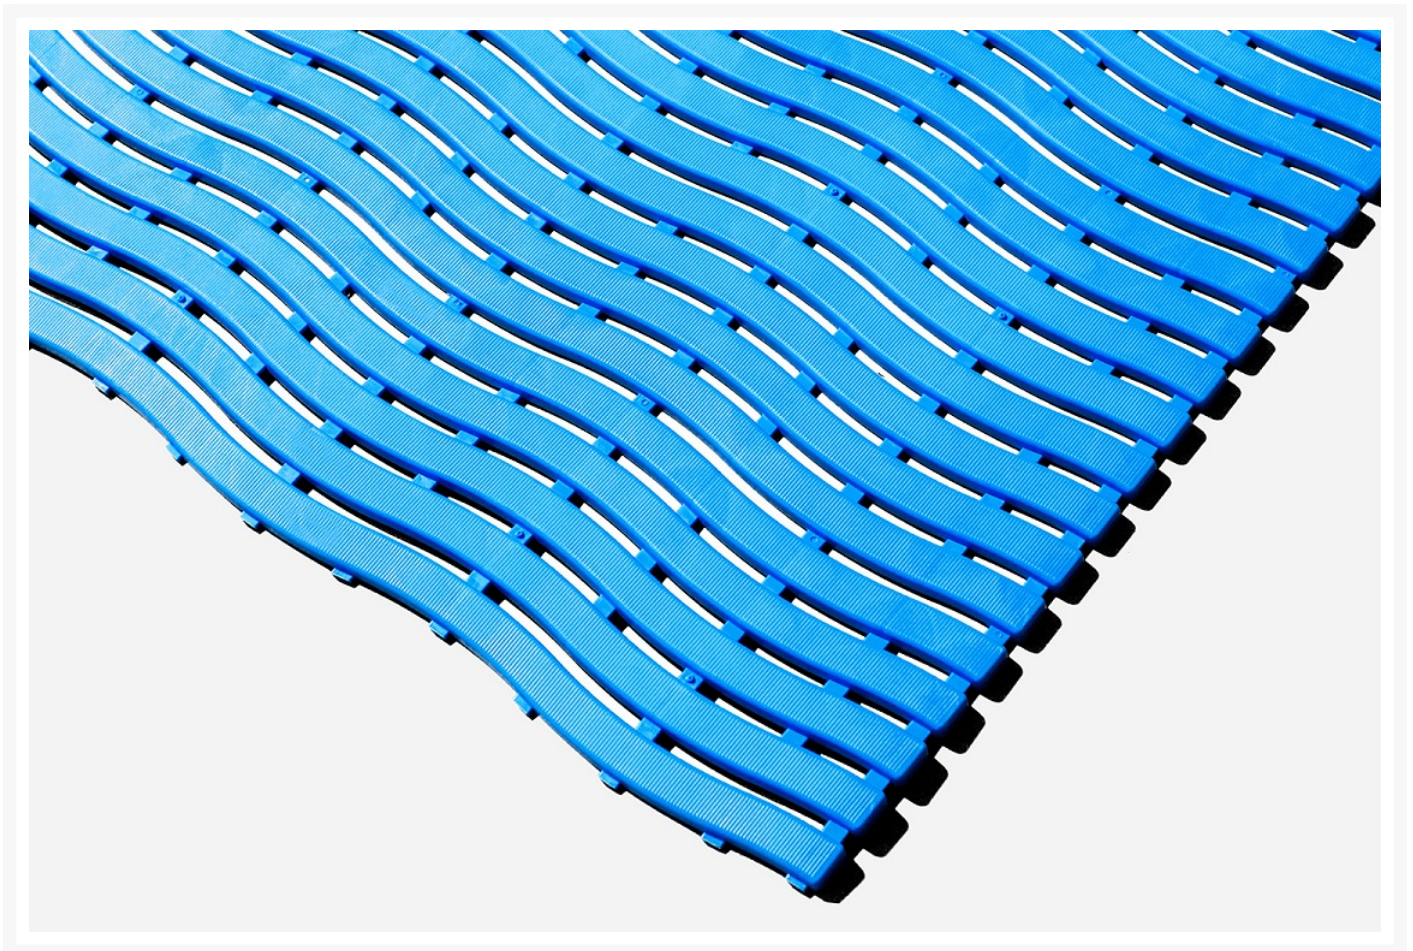

Kumfi Step

Short Description

Kumfi Step matting is designed for swimming pool surrounds and changing area use, with its broad top profile giving excellent comfort and safety in wet areas. Made from anti-bacterial treated polyethylene, the mat prevents the growth of fungi and bacteria. Water grooves on the top surface allow moisture to run off the mat providing extra grip and safety while maintaining comfort for bare foot applications.

Product Images

Description

- Free draining matting for bare foot comfort and safety in wet areas
- Anti-bacterial treated plastic prevents growth of fungi and bacteria
- Ideal for swimming pool surrounds and locker rooms
- Connector clips available for larger widths
- Overall height 9mm

Additional Information

Specifications

Wear Resistant	Wear resistant surface to Level 2
Anti-Fatigue	Anti-fatigue protection to Level 1
Slip Resistance	Slip resistance Level 2
Cut to Length	Mats can be cut to length
Outdoor	Suitable for outdoor use
Dry Area	Suitable for use in dry areas
Wet Area	Suitable for use in wet areas

Environment

Dry Zone	Dry Zone
Wet Zone	Wet Zone

Product Options

Colour:	Beige
	Blue
	Green
	Grey
	Red
	White
Width:	60cm
Length:	90cm
	1m
	15m