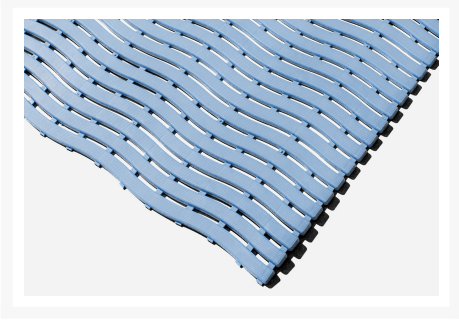

Kumfi Step

Short Description

Kumfi Step matting is designed for swimming pool surrounds and changing area use, with its broad top profile giving excellent comfort and safety in wet areas. Made from anti-bacterial treated polyethylene, the mat prevents the growth of fungi and bacteria. Water grooves on the top surface allow moisture to run off the mat providing extra grip and safety while maintaining comfort for bare foot applications.

Product Images

Description

- Free draining matting for bare foot comfort and safety in wet areas
- Anti-bacterial treated plastic prevents growth of fungi and bacteria
- Ideal for swimming pool surrounds and locker rooms
- Connector clips available for larger widths
- Overall height 9mm

Additional Information

Specifications

Wear Resistant	Wear resistant surface to Level 2
Anti-Fatigue	Anti-fatigue protection to Level 1
Slip Resistance	Slip resistance Level 2
Cut to Length	Mats can be cut to length
Outdoor	Suitable for outdoor use
Dry Area	Suitable for use in dry areas
Wet Area	Suitable for use in wet areas

Environment

Dry Zone	Dry Zone
Wet Zone	Wet Zone

Product Options

Colour:	Beige
	Blue
	Green
	Grey
	Red
	White
Width:	60cm
Length:	90cm
	1m
	15m