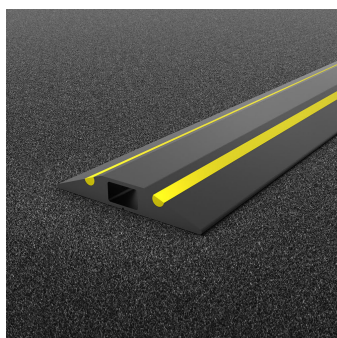

## CablePro GP

All-purpose cable cover available in 3 m or 9 m lengths

- Reduce trip hazards caused by trailing cables.
- Protect cables and wires from being pulled and causing costly damage to equipment.
- Hazard strip version for increased visibility.
- Tapered edges to reduce trip hazards.
- For inside and outside use.
- Ideal for offices, warehouses, events, shows and exhibitions.
- Features a pre-cut slit on the reverse to make inserting cables easy.

## Styles Available

GP1

GP1 Safety

GP2

GP2 Safety

## Parts

Part Number	Size	Colour	Weight (kg)
CP010005	9 m	Black	5.4
CP010006	9 m	Black	6.85
CP010012	3 m	Black	1.8
CP010013	3 m	Black	2.28
CP010701	9 m	Black/Yellow	5.4
CP010702	9 m	Black/Yellow	6.85
CP010711	3 m	Black/Yellow	1.8
CP010712	3 m	Black/Yellow	2.28