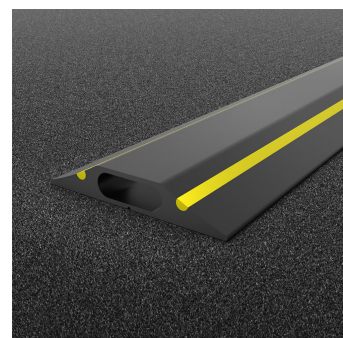

## CablePro GP

All-purpose cable cover available in 3 m or 9 m lengths

- Reduce trip hazards caused by trailing cables.
- Protect cables and wires from being pulled and causing costly damage to equipment.
- Hazard strip version for increased visibility.
- Tapered edges to reduce trip hazards.
- For inside and outside use.
- Ideal for offices, warehouses, events, shows and exhibitions.
- Features a pre-cut slit on the reverse to make inserting cables easy.

## Styles Available

GP1

GP1 Safety

GP2

GP2 Safety

## Parts

Part Number	Size	Colour	Weight (kg)
CP010005	9 m	Black	5.4
CP010006	9 m	Black	6.85
CP010012	3 m	Black	1.8
CP010013	3 m	Black	2.28
CP010701	9 m	Black/Yellow	5.4
CP010702	9 m	Black/Yellow	6.85
CP010711	3 m	Black/Yellow	1.8
CP010712	3 m	Black/Yellow	2.28